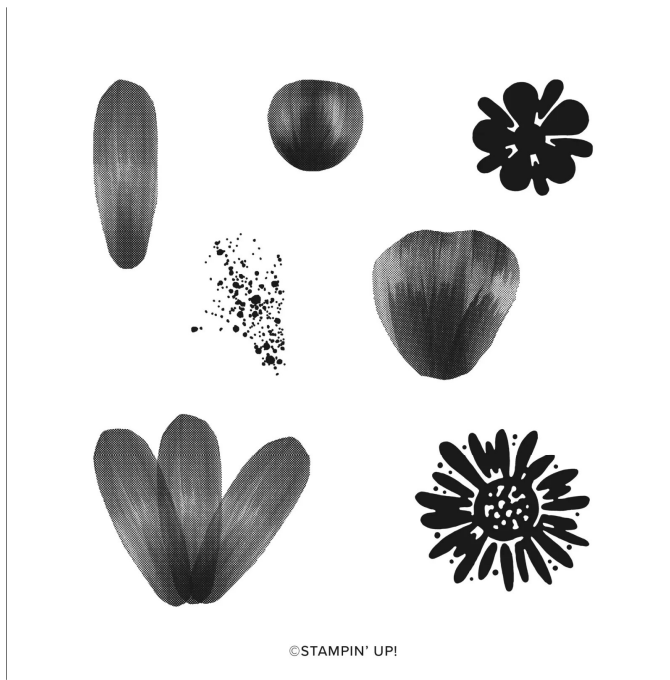

#SUSTamps

Builder Blossoms Stamp Set

Builder Blossoms Stamp Set

#SUSTamps #Photopolymer

Set of 7 photopolymer stamps

SD 25 Page 18

Builder Blossoms Stamp Set 165835

Insert created by Bev Adams, BevAdams.com, BevAdams@verizon.net. All Images © Stampin' Up!

SD 25

Standard case

6" x 8" cases.

6" case

Standard case

8" case

9" case

Standard

Envelope

6" wide

Color	Embellish.	Dies	Paper	Kits/stamp s	Tools	Folders	Adhesives
Annual Catalog	Online Exclusives	Special Release	Kits	Mini Catalog			

Wide

Standard

Envelope